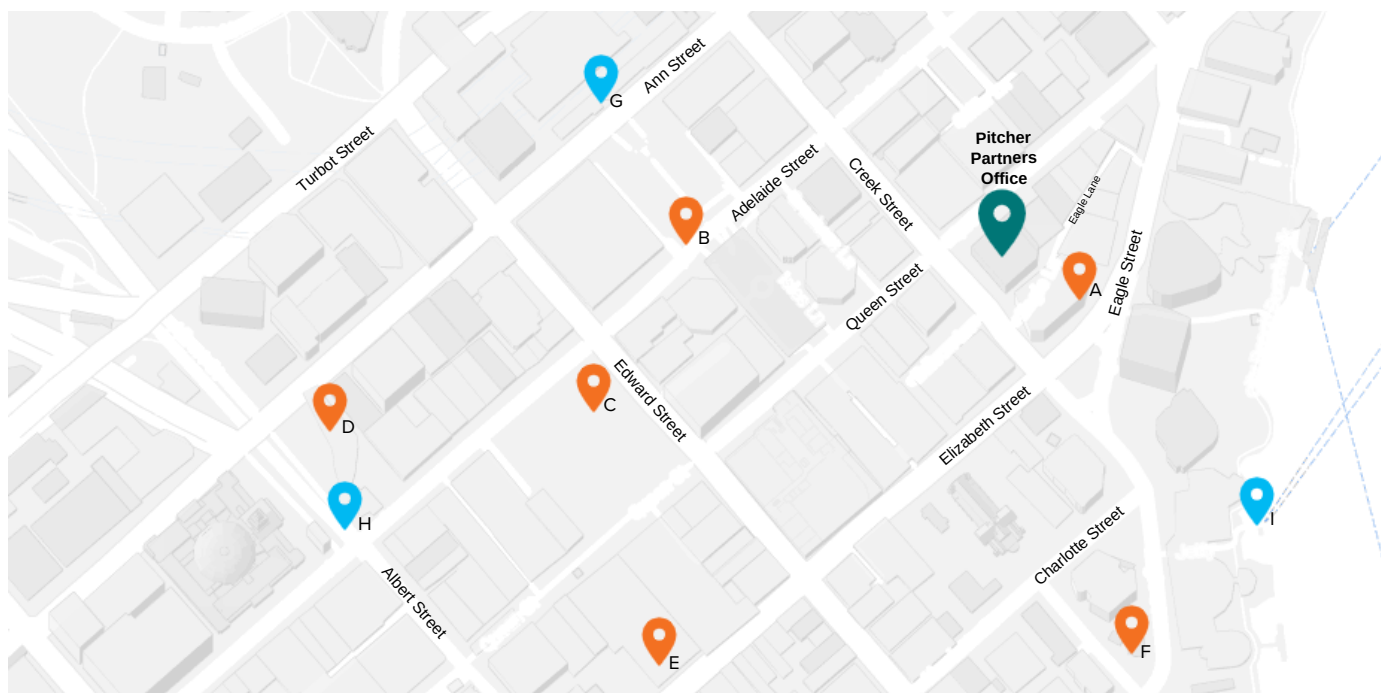

Public Transport & Local Parking Options

Visiting us in the office?

We are located on Level 38, 345 Queen Street.

A Secure Parking facility is available in the basement of our building (hourly fees apply). Access is via Eagle Lane. Alternatively, a list of local parking and public transport options are listed below:

Carparks

- A** Wilson Parking - 66 Eagle St
- B** Secure Parking - Post Office Square
- C** Queens Plaza Car Park
- D** King George Square Car Park
- E** Secure Parking - Wintergarden
- F** Wilson Parking - Eagle Street, Gold Tower

Public Transport

- G** Central Station
- H** King George Square Bus Terminal
- I** Riverside CityCat Terminal

If you have difficulty locating us, please call **07 3222 8444**.